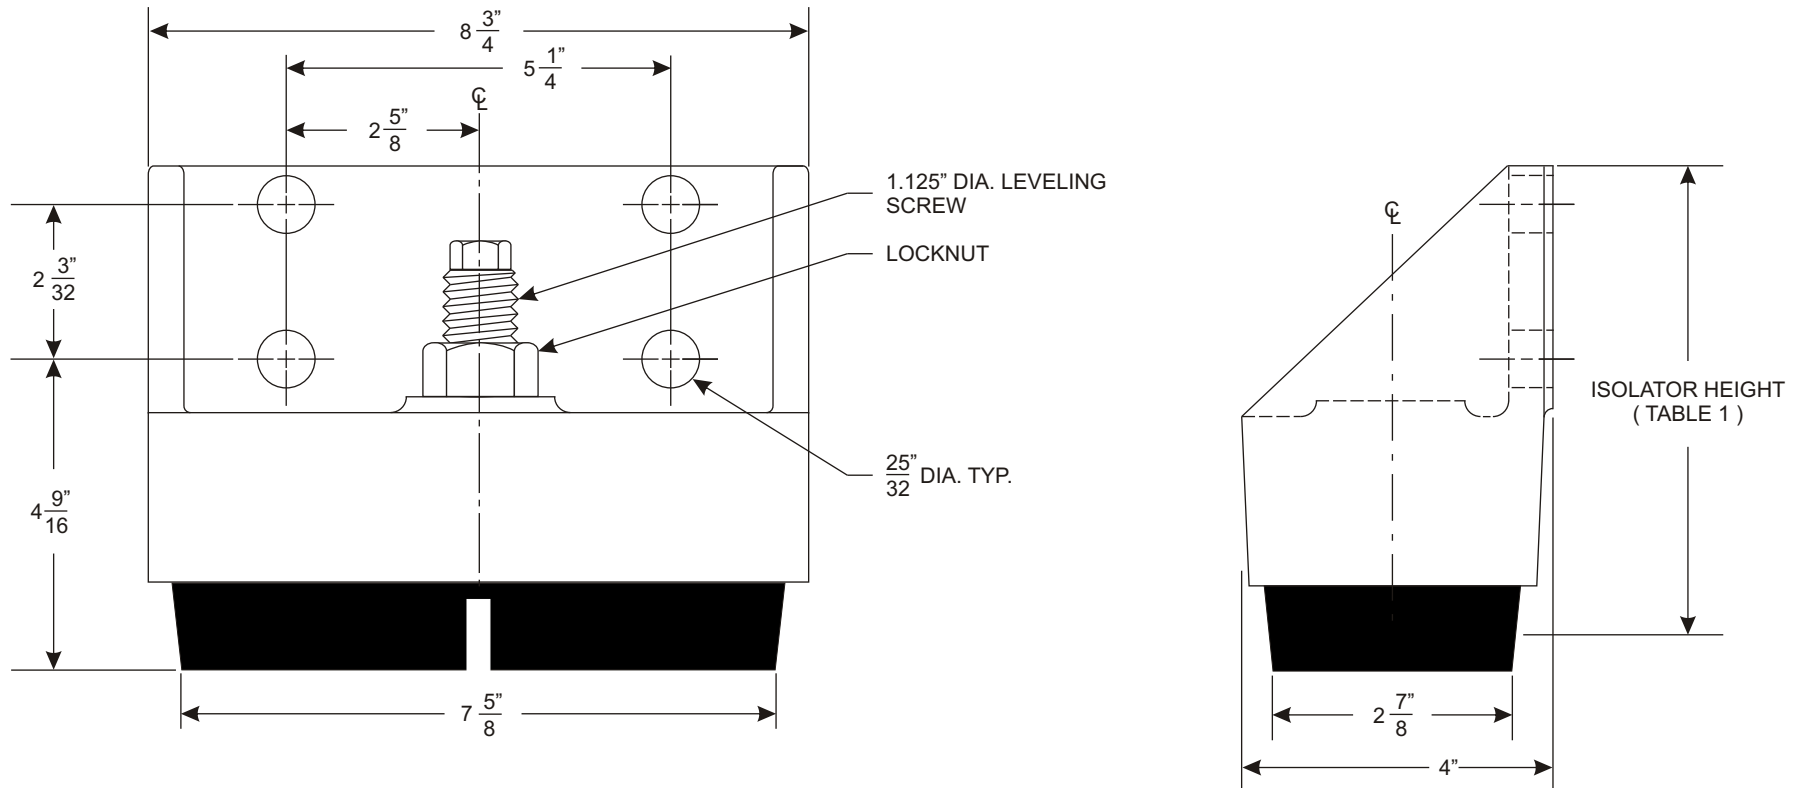

7AM MICRO/LEVEL® ISOLATOR SPECIFICATION SHEET

TABLE 1 - Isolator Data

| Model Number | Loaded Height ± 0.125 | | Targeted Installed Height ± 0.125 |
|--------------|---------------------------|---------------|---------------------------------------|
| | Minimum | Adjustable To | |
| 7AM16 | 7.25" | 8.00" | 7.625" |
| 7AM20 | 7.25" | 8.00" | 7.625" |
| 7AM28 | 7.25" | 8.00" | 7.625" |
| 7AM34 | 7.25" | 8.00" | 7.625" |