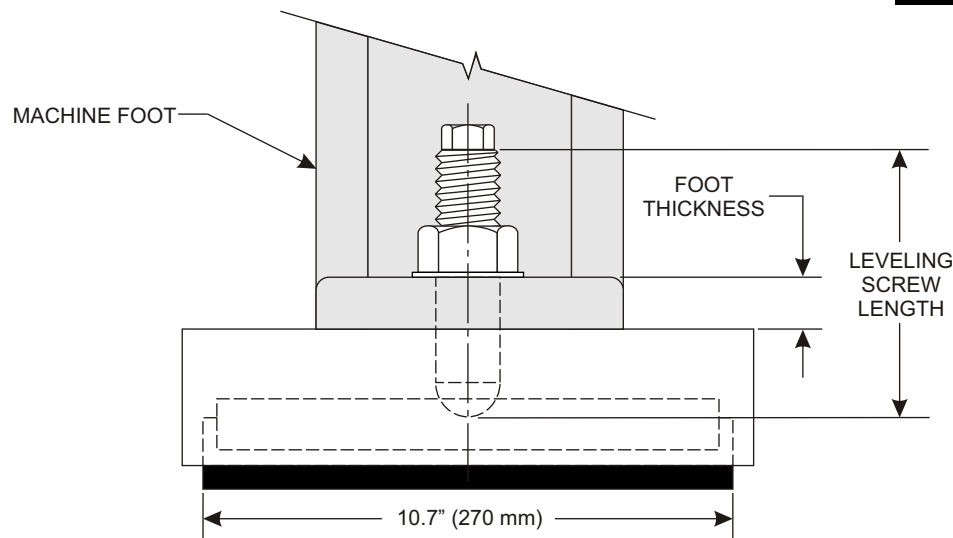

12KM MICRO/LEVEL® ISOLATOR SPECIFICATION SHEET

TABLE 1 - Isolator Data Average Ship Wgt. 70 lbs. (35 Kg.)

Model Number	Loaded Height ± 0.125		Targeted Installed Height ± 0.125
	Minimum	Adjustable To	
12KM550H	5.125"	5.625"	5.375"
12KM800H	5.125"	5.625"	5.375"
12KM1200H	5.125"	5.625"	5.375"

Note: Isolator data subject to change without notice.

TABLE 2 - Leveling Screw Data

Screw Model	Diameter	Thread Length	Pitch	Good for Foot Thickness up to:
1.25M	1.25"		12	

SS-12KM 06/2001