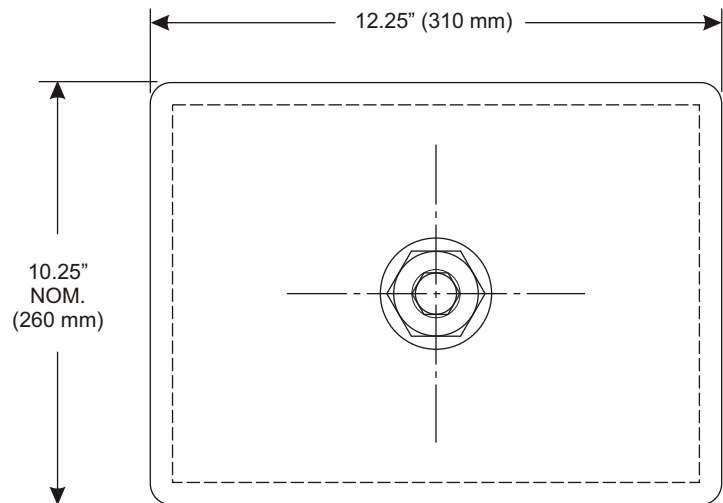

12KM MICRO/LEVEL® ISOLATOR SPECIFICATION SHEET

TABLE 1 - Isolator Data Average Ship Wgt. 70 lbs. (35 Kg.)

Model Number	Loaded Height ± 0.125		Targeted Installed Height ± 0.125
	Minimum	Adjustable To	
12KM550H	5.125"	5.625"	5.375"
12KM800H	5.125"	5.625"	5.375"
12KM1200H	5.125"	5.625"	5.375"

Note: Isolator data subject to change without notice.

TABLE 2 - Leveling Screw Data

Screw Model	Diameter	Thread Length	Pitch	Good for Foot Thickness up to:
1.25M	1.25"		12	

SS-12KM 06/2001