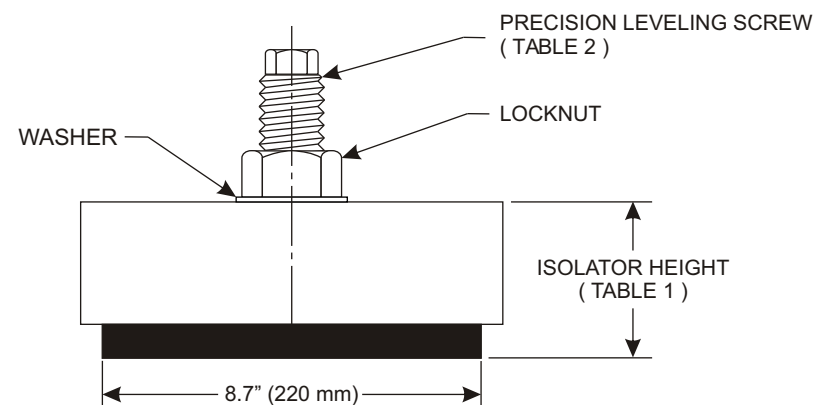

12KM MICRO/LEVEL® ISOLATOR SPECIFICATION SHEET

TABLE 1 - Isolator Data Average Ship Wgt. 70 lbs. (35 Kg.)

Model Number	Loaded Height ± 0.125		Targeted Installed Height ± 0.125
	Minimum	Adjustable To	
12KM550H	5.125"	5.625"	5.375"
12KM800H	5.125"	5.625"	5.375"
12KM1200H	5.125"	5.625"	5.375"

Note: Isolator data subject to change without notice.

TABLE 2 - Leveling Screw Data

Screw Model	Diameter	Thread Length	Pitch	Good for Foot Thickness up to:
1.25M	1.25"		12	

SS-12KM 06/2001